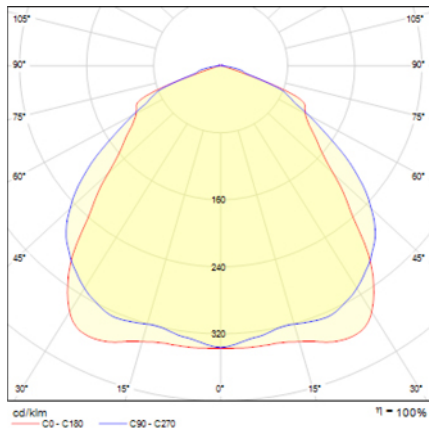

Emergency Lighting
Ref. VSE

UNE 60598-2-22
230V 50/60HZ

Emergency Lighting: VÍA LED. Reference: VSE, manufactured by Normalux. Lumens: 205 lm. Autonomy (h): 1 h. Operating mode: Non Maintained. Installation: Recessed Mounting. Light source: Led. Battery of: Ni-Cd 3,6V/750mAh. IP: 20. IK: 04. Version: Standard. Color: White. Casing: Self-Extinguishing ABS+PC. Voltage: 230V 50/60Hz. Dimensions (mm): 50 x 35 x 33 mm. Manufactured according UNE 60598-2-22 regulations.

Lumens	205 lm
Color temperatures (K)	5700
Light source	Led
Autonomy (h)	1h
Battery	Ni-Cd 3,6V/750mAh
Power (W)	1W
Operating mode	Non Maintained
Class	II
IP	20
IK	04

Photometric data:

Dimensions (mm):